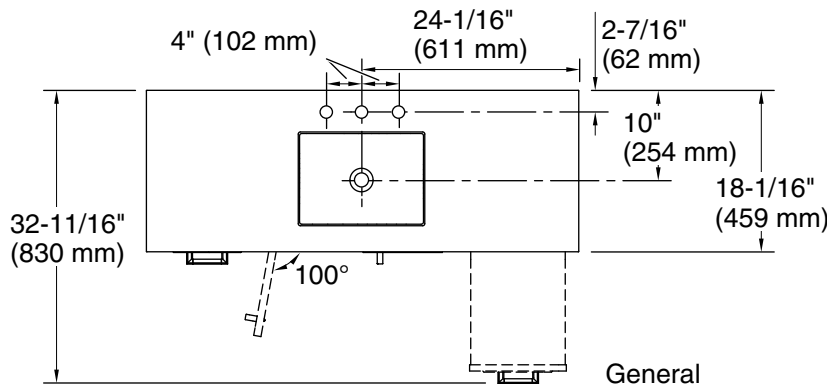

Features

- Four full-extension 12-3/4" (325 mm) drawers with soft-close side-mount slides
- Three-way adjustable slow-close door hinges for easy cabinet access
- 18" (457 mm) cabinet interior provides ample storage space
- Finish-matched cabinet interior offers generous clearance for plumbing
- Customize your storage with optional accessories such as floor liners, drawer organizers, and perfectly sized containers (sold separately)
- Coordinates with K-33558 upgraded hardware finishes, K-25817 quartz backsplash, K-25819 quartz side splash, and K-32816-SH10 upgraded legs (sold separately)

Color	Code	Description
	0	White
	1WT	Mohair Grey

Waste Pipe Location Information

Technical Information

All product dimensions are nominal.

Notes

Install this product according to the installation instructions.