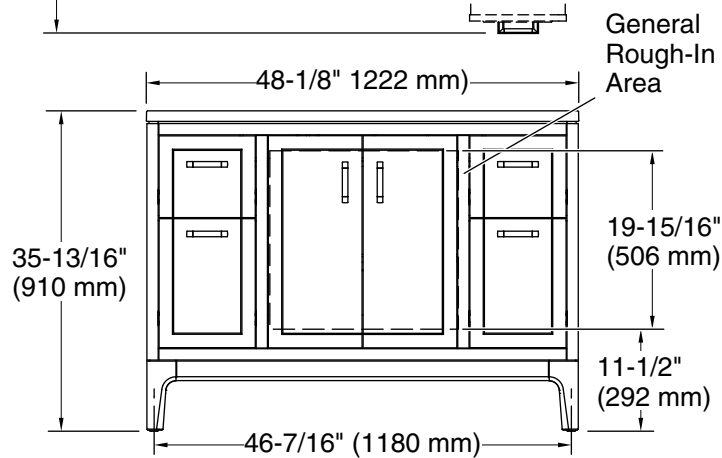

Features

- Four full-extension 12-3/4" (325 mm) drawers with soft-close side-mount slides
- Three-way adjustable slow-close door hinges for easy cabinet access
- 18" (457 mm) cabinet interior provides ample storage space
- Finish-matched cabinet interior offers generous clearance for plumbing
- Customize your storage with optional accessories such as floor liners, drawer organizers, and perfectly sized containers (sold separately)
- Coordinates with K-33558 upgraded hardware finishes, K-25817 quartz backsplash, K-25819 quartz side splash, and K-32816-SH10 upgraded legs (sold separately)

Color	Code	Description
	0	White
	1WT	Mohair Grey

Waste Pipe Location Information

Technical Information

All product dimensions are nominal.

Notes

Install this product according to the installation instructions.