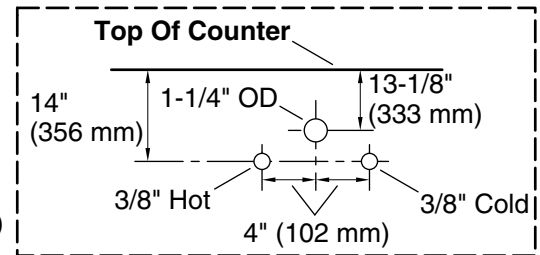

Features

- Four full-extension 12-3/4" (325 mm) drawers with soft-close side-mount slides
- Three-way adjustable slow-close door hinges for easy cabinet access
- 18" (457 mm) cabinet interior provides ample storage space
- Finish-matched cabinet interior offers generous clearance for plumbing
- Customize your storage with optional accessories such as floor liners, drawer organizers, and perfectly sized containers (sold separately)
- Coordinates with K-33558 upgraded hardware finishes, K-25817 quartz backsplash, K-25819 quartz side splash, and K-32816-SH10 upgraded legs (sold separately)

Color	Code	Description
	0	White
	1WT	Mohair Grey

Waste Pipe Location Information

Technical Information

All product dimensions are nominal.

Notes

Install this product according to the installation instructions.