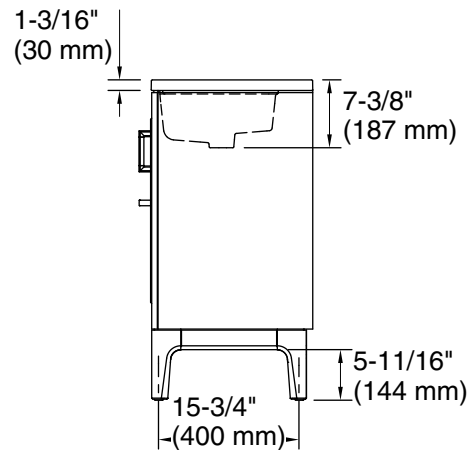

Features

- Four full-extension 12-3/4" (325 mm) drawers with soft-close side-mount slides
- Three-way adjustable slow-close door hinges for easy cabinet access
- 18" (457 mm) cabinet interior provides ample storage space
- Finish-matched cabinet interior offers generous clearance for plumbing
- Customize your storage with optional accessories such as floor liners, drawer organizers, and perfectly sized containers (sold separately)
- Coordinates with K-33558 upgraded hardware finishes, K-25817 quartz backsplash, K-25819 quartz side splash, and K-32816-SH10 upgraded legs (sold separately)

Color	Code	Description
	0	White
	1WT	Mohair Grey

Waste Pipe Location Information

Technical Information

All product dimensions are nominal.

Notes

Install this product according to the installation instructions.